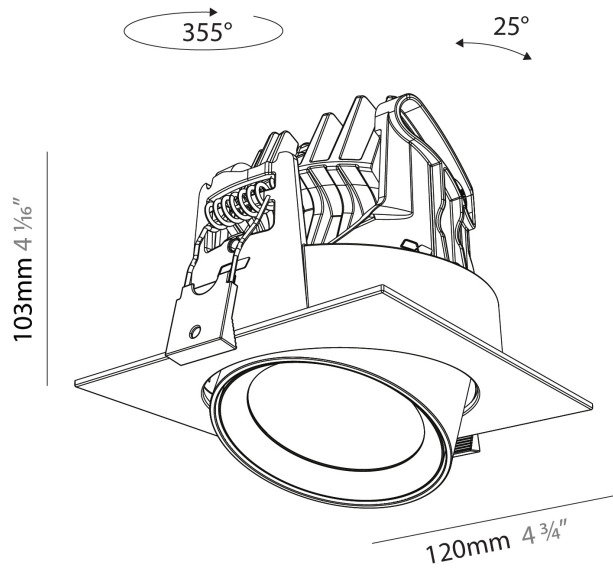

PHYSICAL

Shape: Cylinder
Diameter (mm): 120
Diameter (in): 4 3/4
Length (mm): 120
Length (in): 4 3/4
Height (mm): 105
Height (in): 4 1/8
Min. Recessing Depth (mm): 120
Min. Recessing Depth (in): 4 3/4
Light Distribution: Adjustable / Direct
Weight (kg): 0.665
Diffuser: Lens Pack - No Lens / Opal / Linear Spread Lens / Honeycomb / Spread Lens
Fixture Finish: SSR / BKV / CWI / CRY / HAB / LAG / UFT / ITA / RUA / RUR / MIC / FTG / MYG / TWT / LOD / PUS / FRO / FUP / KIA / POP / BLS / SPG / MEY / GOH / GUM / CHC / COM / ABZ / JAG / OBR / MOS / ROR
Fixture Material: Aluminum
Cut-out Measurements: Dia. 112mm / 4 7/16"

ELECTRICAL

Lamp Type: LED (Zhaga Standard)
Input Wattage (W): 34
Total Output Wattage (W): 30.9
Dimming: Tri-Mode (Non-Dimming and Phase Dimming (120Vac only) and 0-10V Dimming)
Driver Included: Yes
Driver Location: Recessed Housing
Driver Type: Constant Current - Universal
Driver Class: Class 2
Input Voltage (V): 120 - 277
Constant Current (MA): 900

LED

Color Temperature (°K): 2700 / 3000 / 3500 / 4000
Max. Delivered Lumen (lm): 2434 / 2534 / 2643 / 2768
Nominal Lumen (lm): 2788 / 2903 / 3027 / 3170
CRI: >90 CRI
Lamp Life (hrs): 50000

OPTICAL

Reflector°: 24 / 36 / 54
Adjustability: Rotational 350° / Tilt 25°

RATINGS AND CERTIFICATIONS

Certified By: CSA Certified to UL and CSA Standards
IP rating: IP20