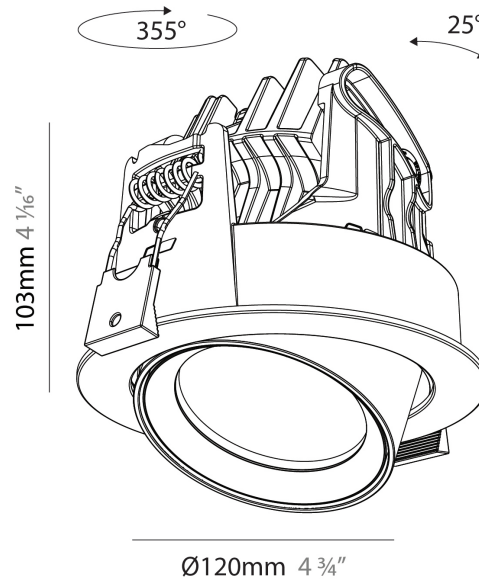

GENERAL

Series: Centriq
Subseries: Centriq Round Adjustable
Brand: Prolicht
Division: Architectural
Mounting Type: Recessed
Mounting Location: Ceiling
Subcategory: Spots

PHYSICAL

Shape: Cylinder
Diameter (mm): 120
Diameter (in): 4 ¾
Height (mm): 105
Height (in): 4 ⅛
Min. Recessing Depth (mm): 120
Min. Recessing Depth (in): 4 ¾
Light Distribution: Adjustable / Direct
Weight (kg): 0.651
Diffuser: Lens Pack - No Lens / Opal / Linear Spread Lens / Honeycomb / Spread Lens
Fixture Finish: SSR / BKV / CWI / CRY / HAB / LAG / UFT / ITA / RUA / RUR / MIC / FTG / MYG / TWT / LOD / PUS / FRO / FUP / KIA / POP / BLS / SPG / MEY / GOH / GUM / CHC / COM / ABZ / JAG / OBR / MOS / ROR
Fixture Material: Aluminum
Cut-out Measurements: Dia. 112mm / 4 7/16"

ELECTRICAL

Lamp Type: LED (Zhaga Standard)
Input Wattage (W): 34
Total Output Wattage (W): 30.9
Dimming: Tri-Mode (Non-Dimming and Phase Dimming (120Vac only) and 0-10V Dimming)
Driver Included: Yes
Driver Location: Recessed Housing
Driver Type: Constant Current - Universal
Driver Class: Class 2
Input Voltage (V): 120 - 277
Constant Current (MA): 900

LED

Color Temperature (*K): 2700 / 3000 / 3500 / 4000
Max. Delivered Lumen (lm): 3148 / 3355 / 3406 / 3524
Nominal Lumen (lm): 3921 / 4177 / 4242 / 4389
CRI: >90 CRI
Lamp Life (hrs): 50000

OPTICAL

Reflector°: 24 / 36 / 54
Adjustability: Rotational 350° / Tilt 25°

RATINGS AND CERTIFICATIONS

Certified By: Certified for North American Standards
IP rating: IP20